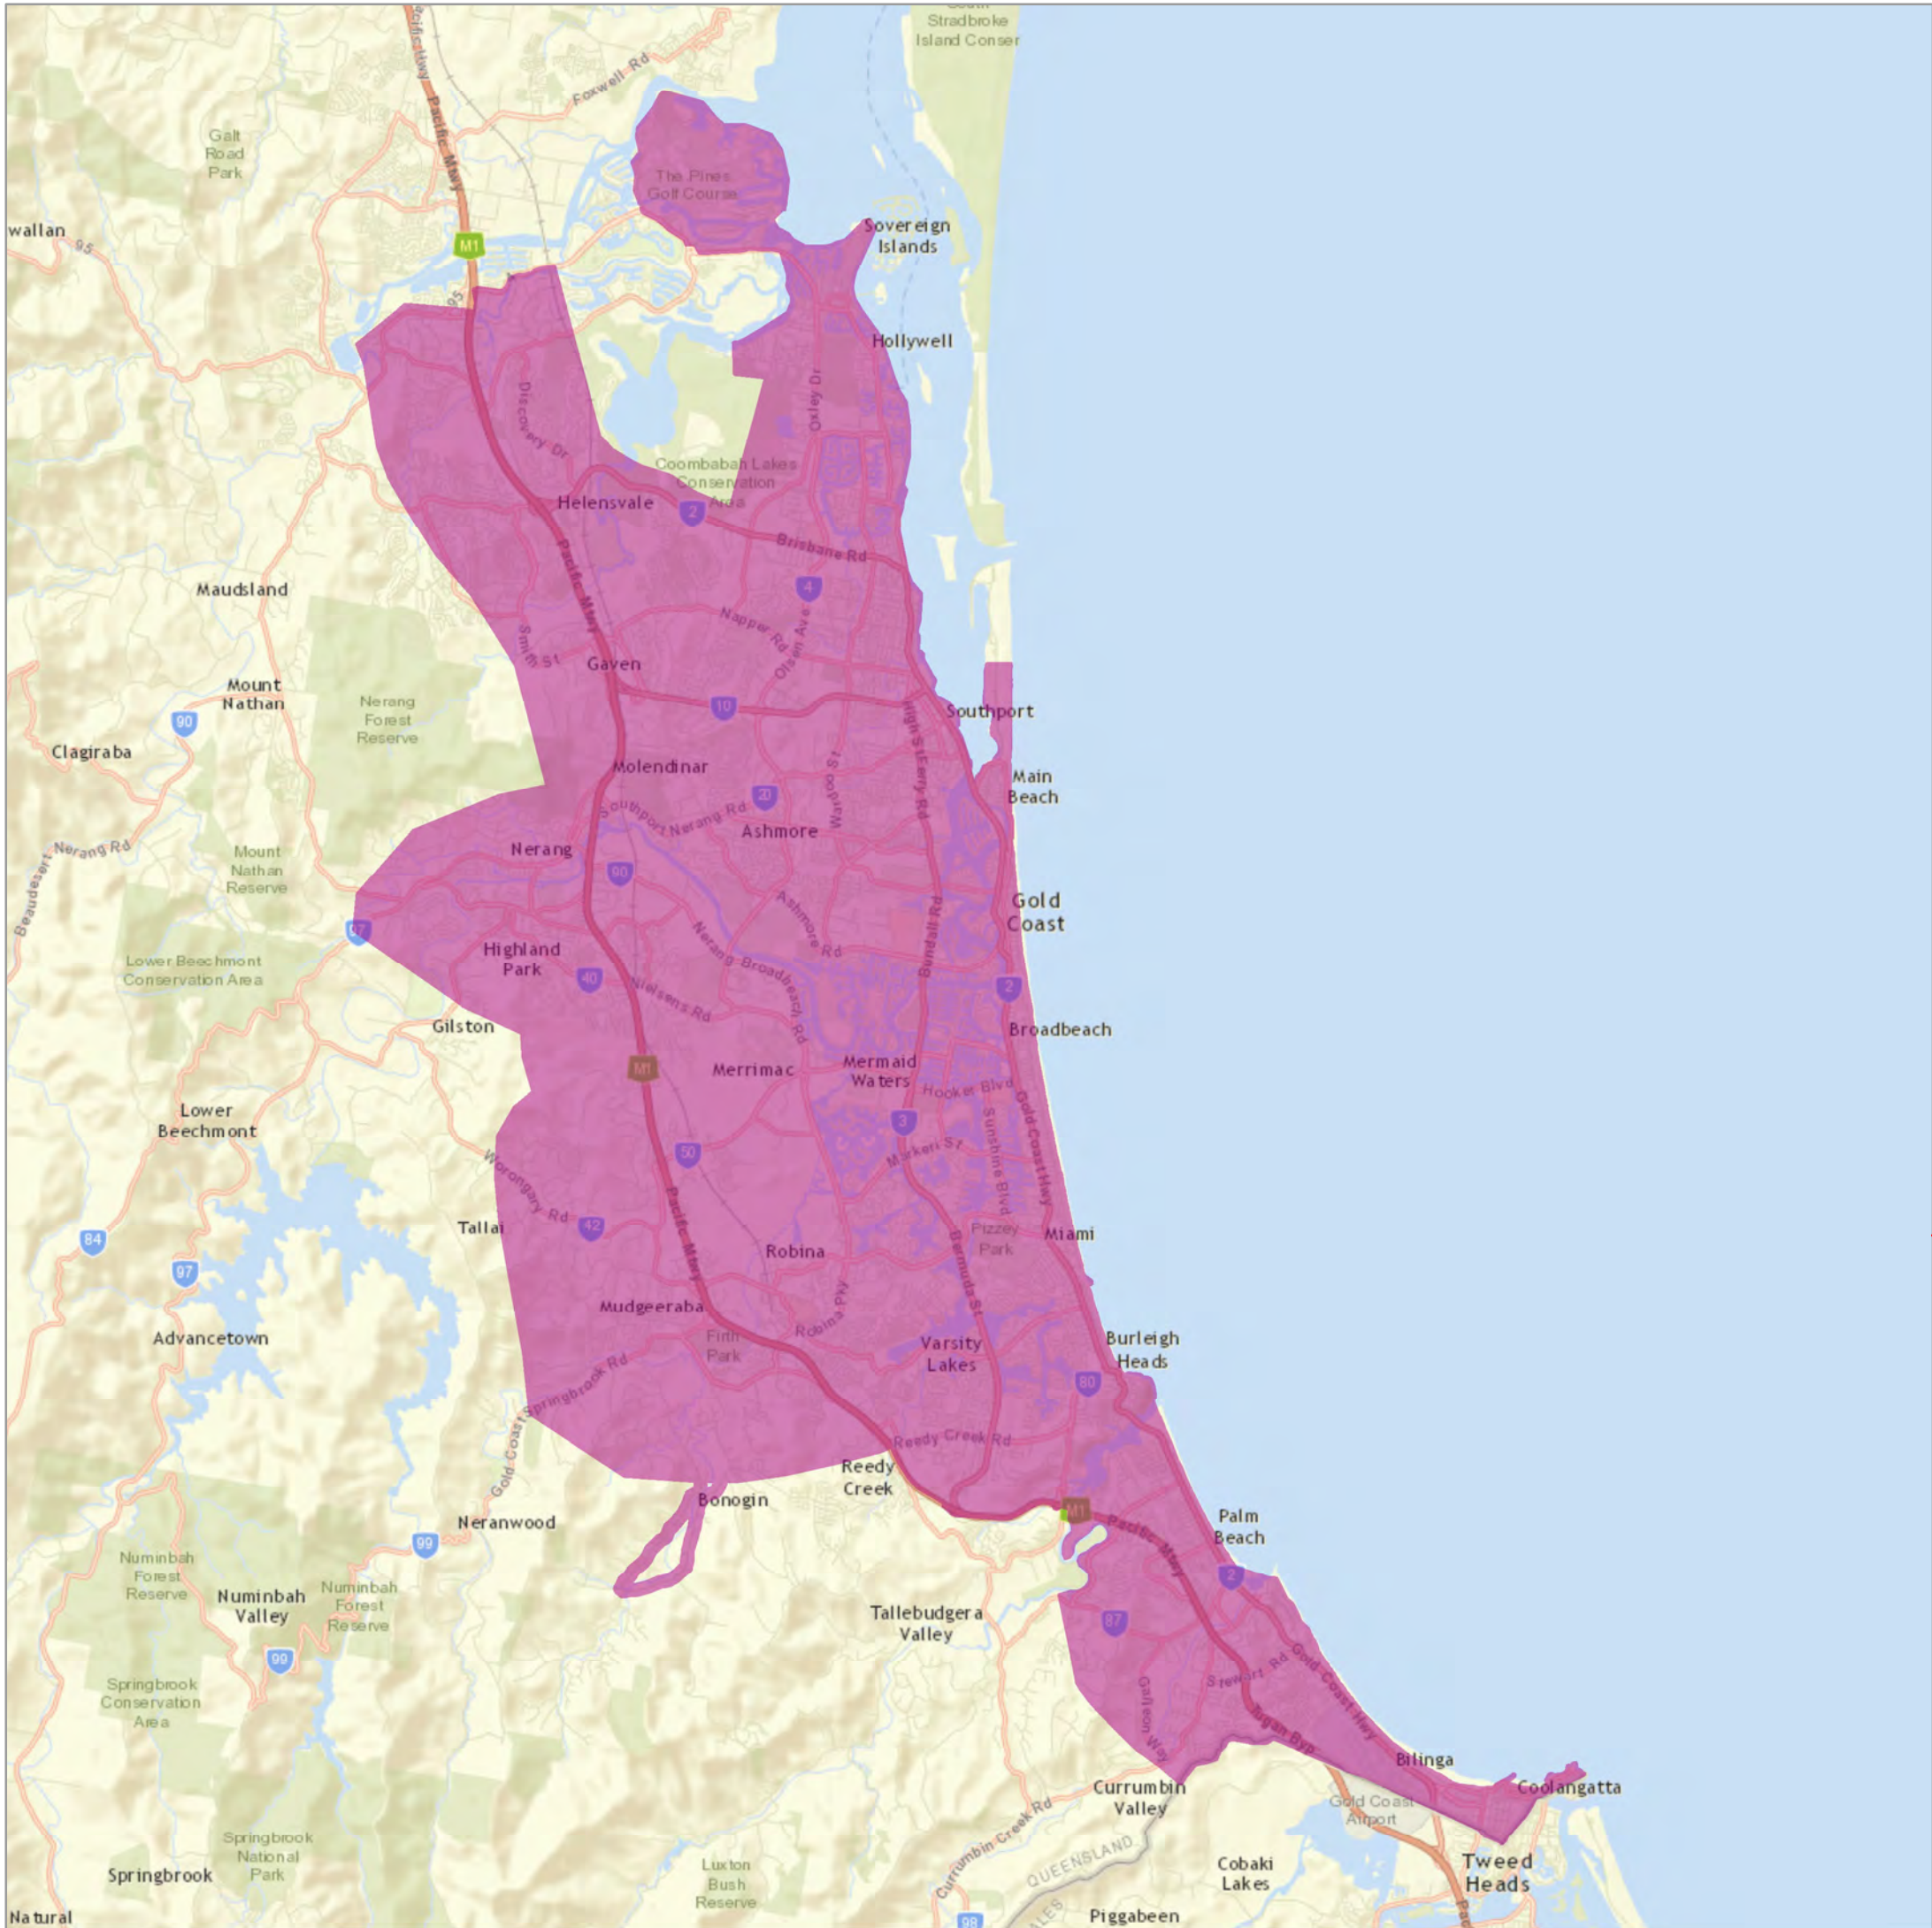

Gold Coast Service Contract Area