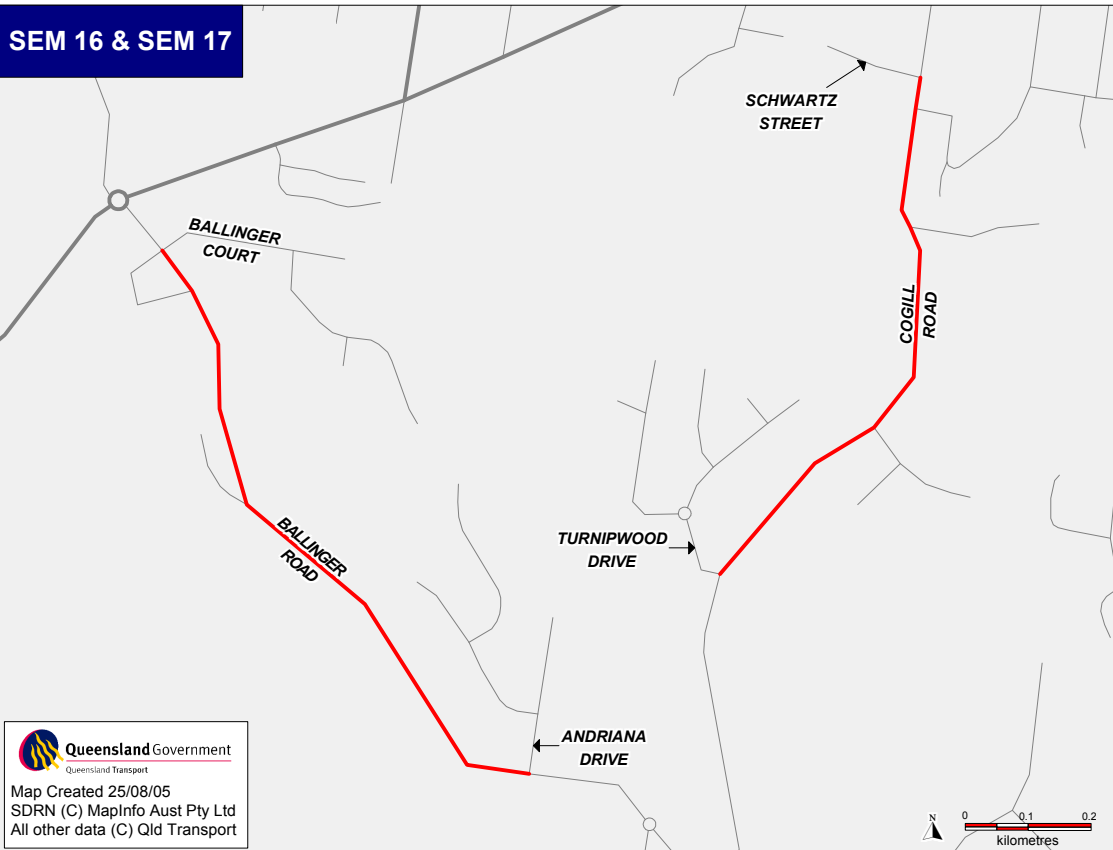

SEM 16 & SEM 17

 **Queensland Government**
Queensland Transport

Map Created 25/08/05
SDRN (C) MapInfo Aust Pty Ltd
All other data (C) Qld Transport