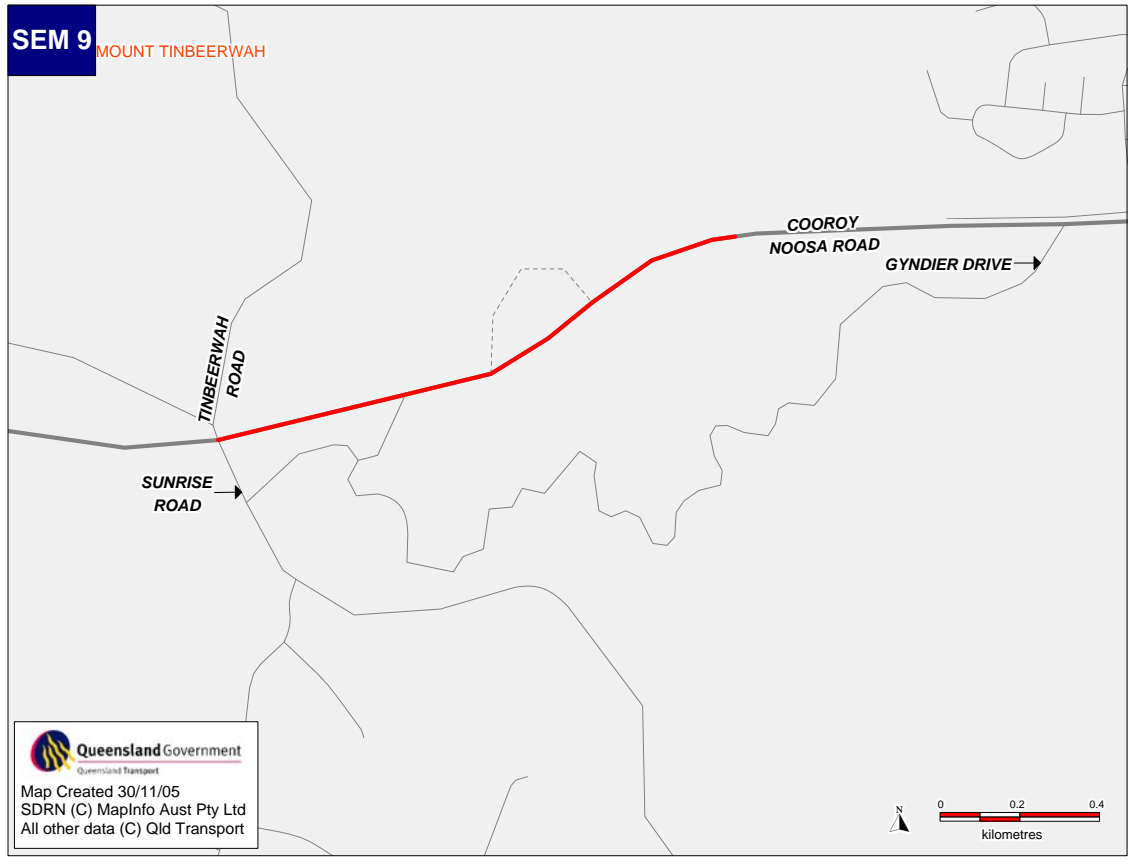

SEM 9 MOUNT TINBEERWAH

 **Queensland Government**
Queensland Transport

Map Created 30/11/05
SDRN (C) MapInfo Aust Pty Ltd
All other data (C) Qld Transport